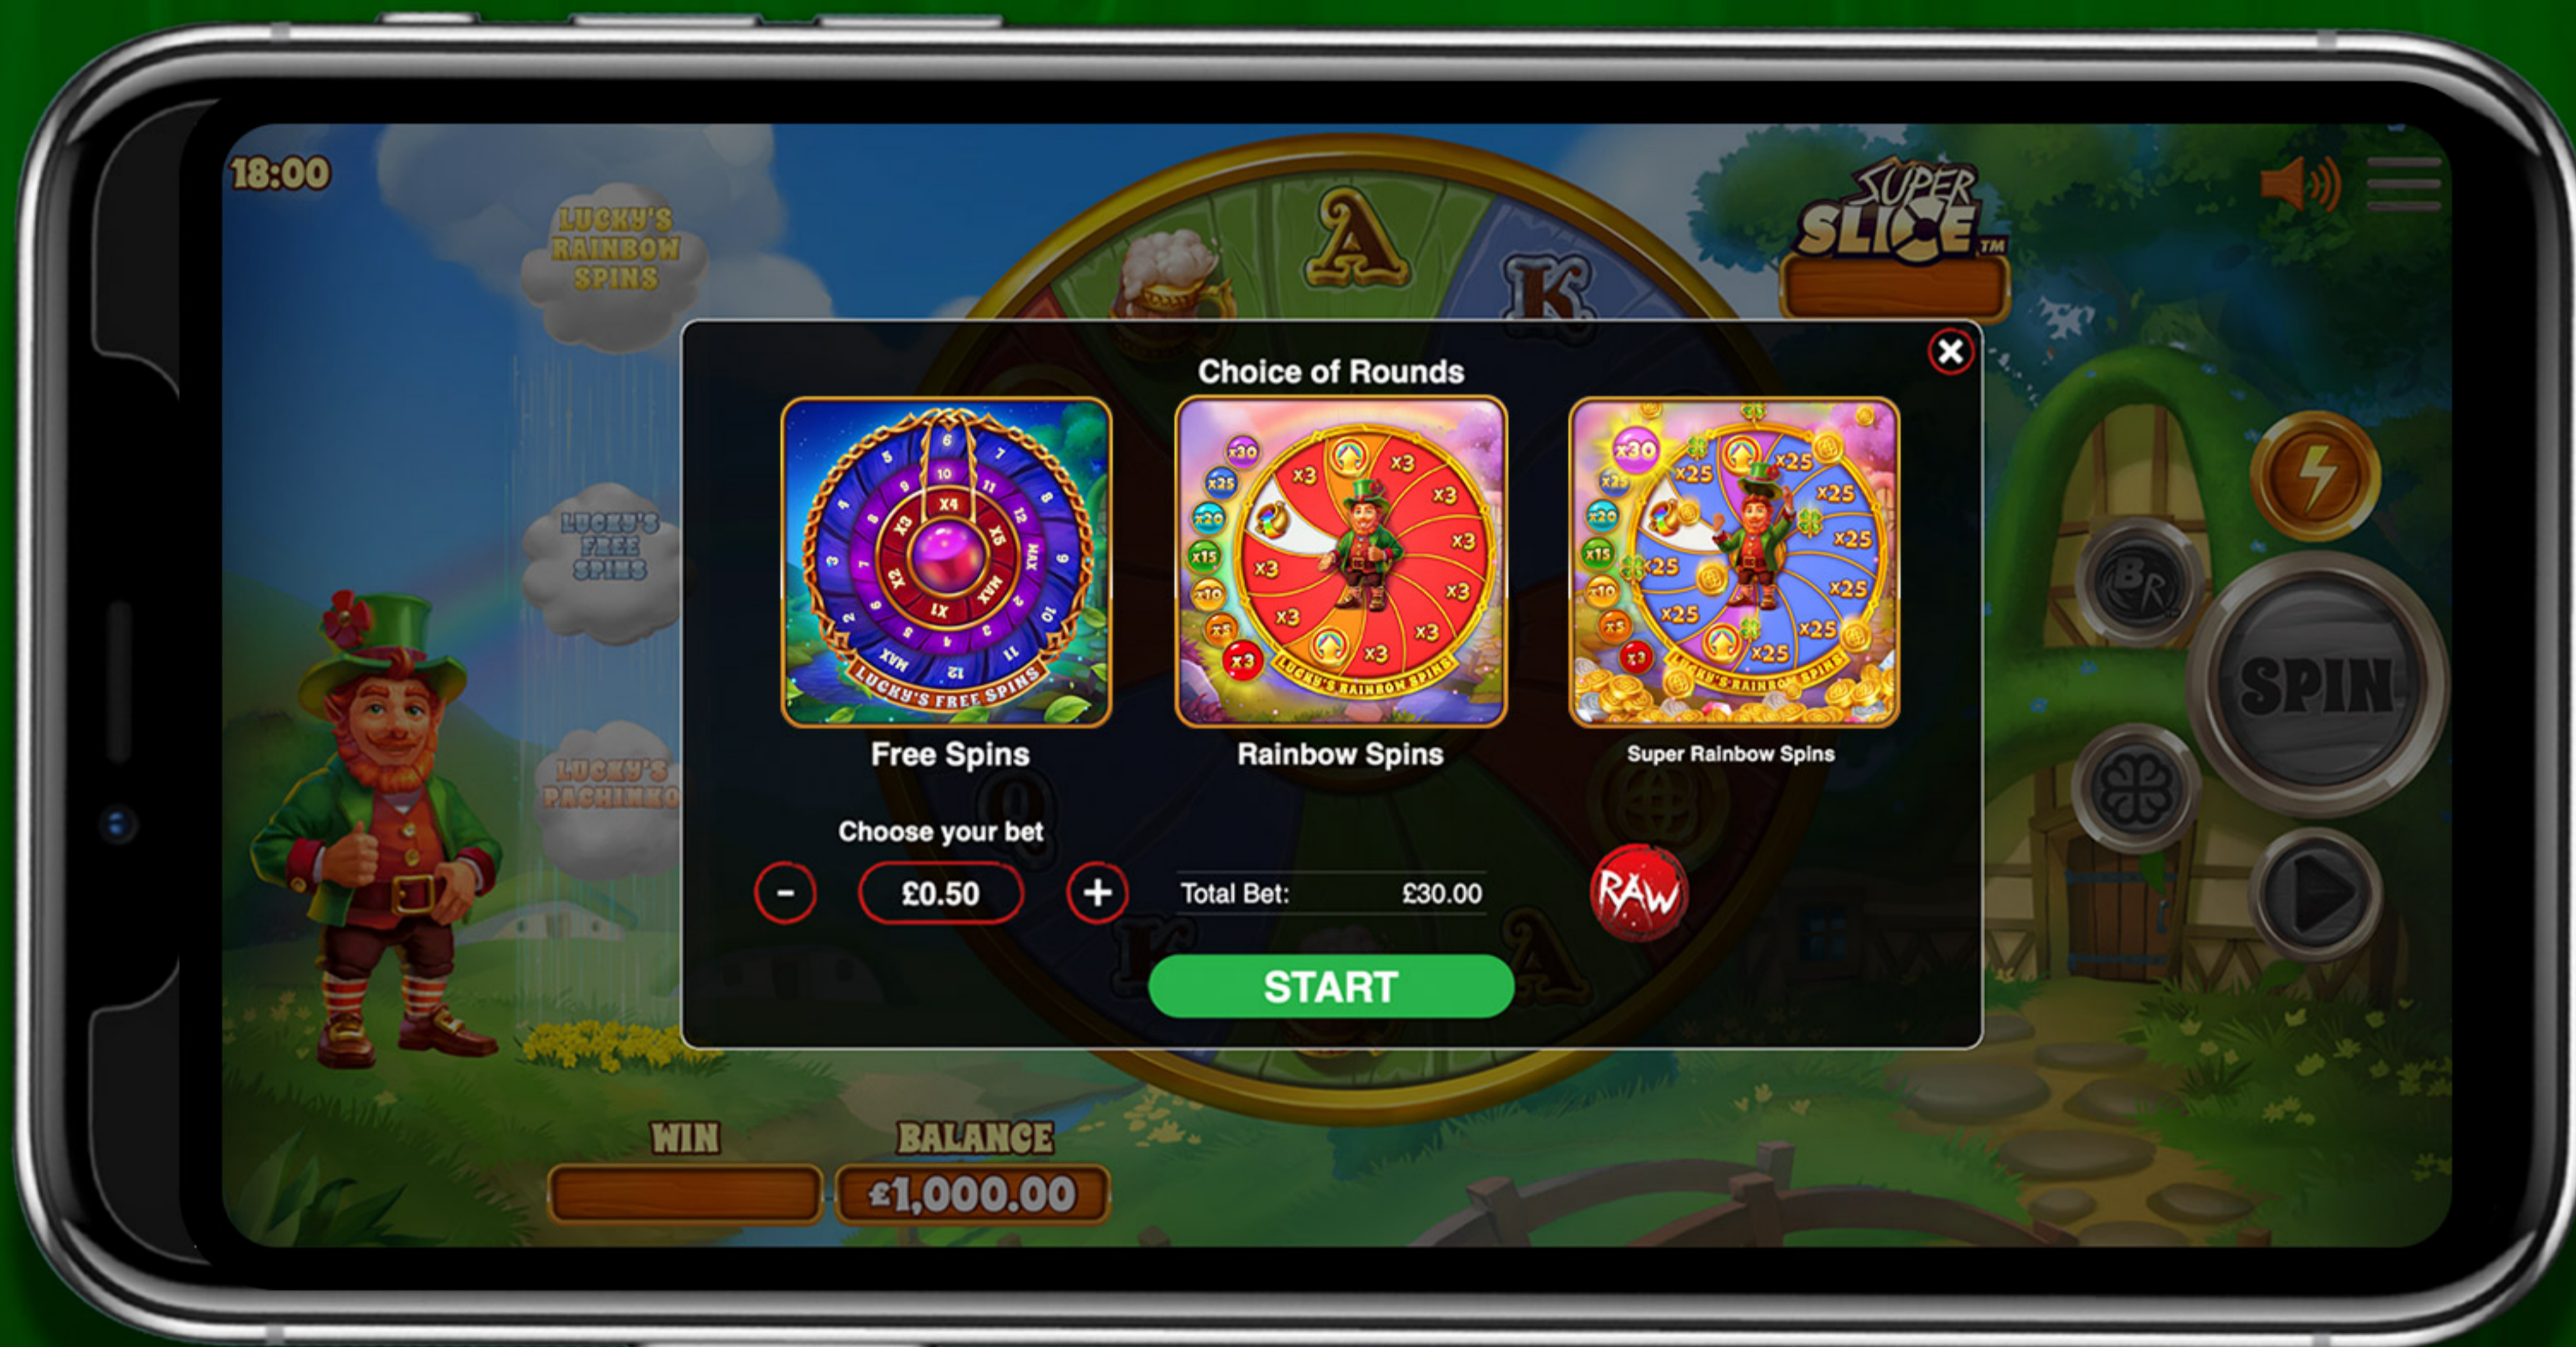

Lucky's Rainbow Spins

If you collect enough rainbow coins to activate Lucky's Rainbow Spins, then you have been very helpful to Lucky and can be awarded up to 25,000x your bet. Trigger Lucky's Rainbow Spins and it's all about the rainbow. With luck you can upgrade each colour of the rainbow, increasing multipliers in each upgrade and spin until you hit the collect pot. Collect as many rainbow multipliers as you can for your chance to win up to 25,000x your bet and find Leprechaun riches.

CLUSTER SPIN™

Up To
x1,000

CLUSTER SPIN (IN MARKETS WHERE ALLOWED)

Increase your wins with Clusterspin™. Will you have a winning or losing round? Make extra either way. Play the Clusterspin™ game and win extra, up to 1,000x times your bet on top of your normal gameplay. Choose from 5, 10, 15 or 20 Clusterspin™ packages, set your desired ante bet, choose if you believe you will win or lose more over your game and get ready to earn extra cash! The main game plays out as usual and the ante game plays out separately, so it's just like playing your normal rounds but with an added big win opportunity of 1,000x your ante.