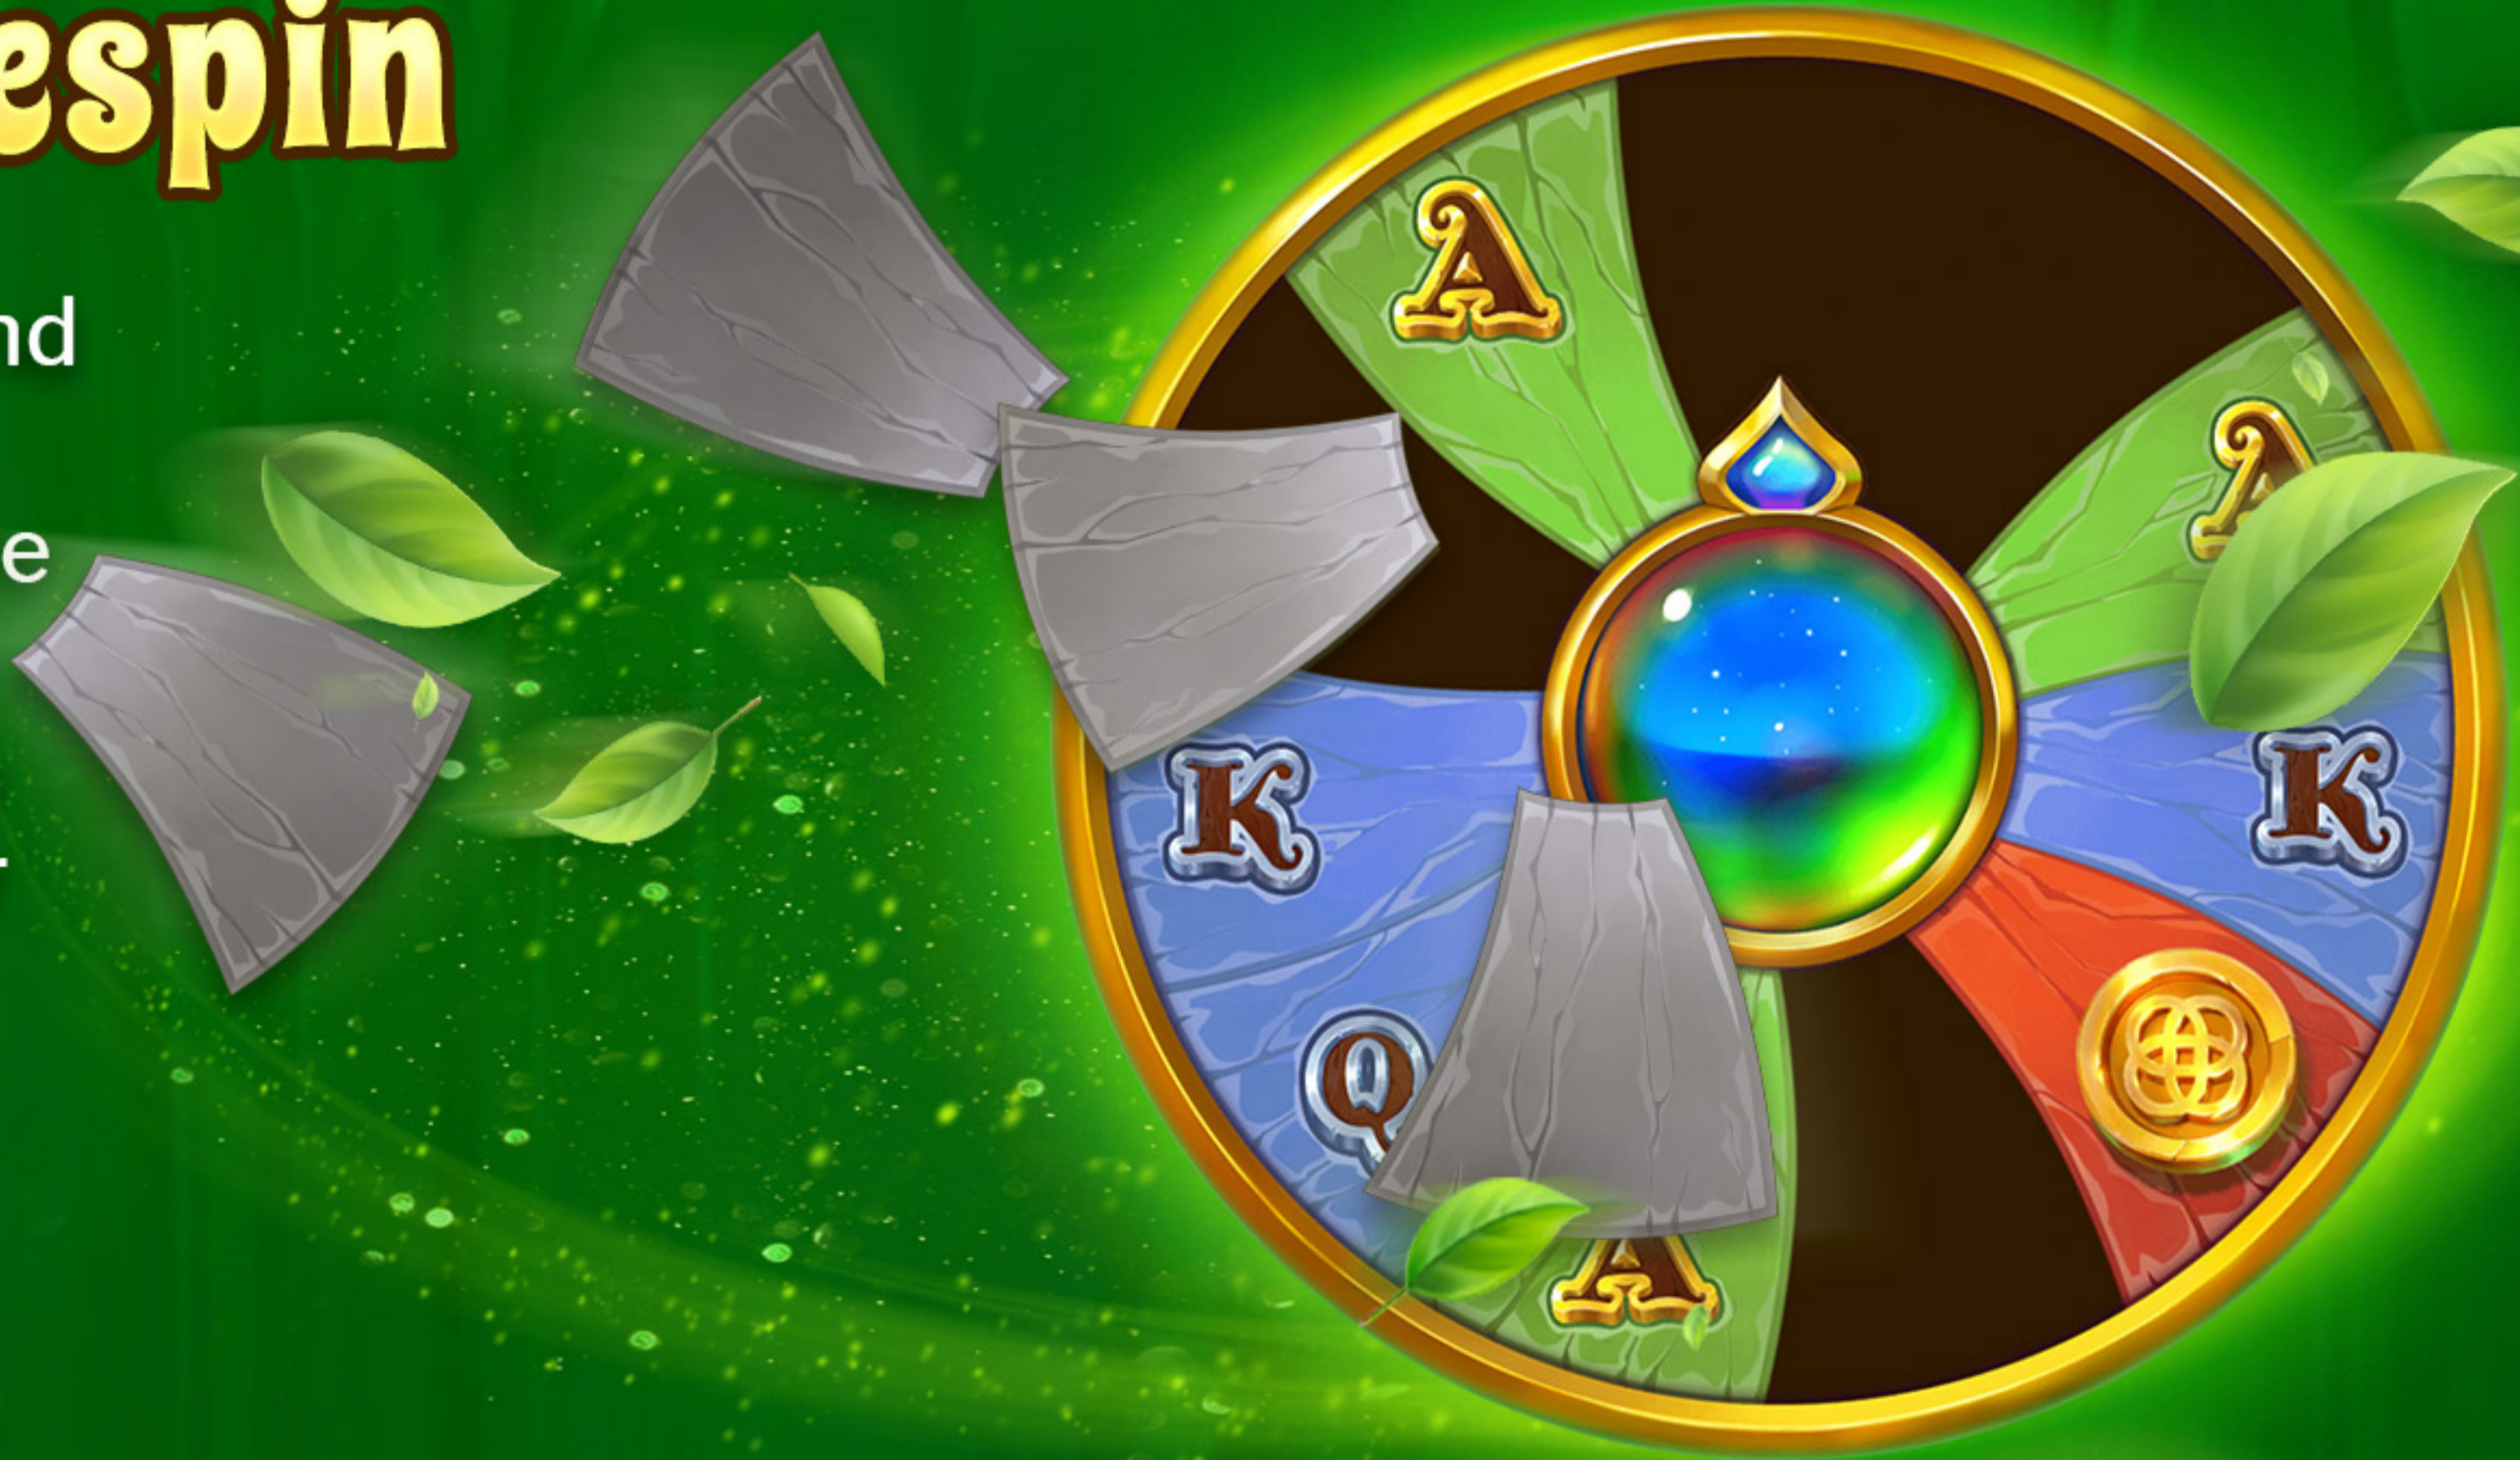

GAME FEATURES

Lucky's Windy Respin

On any spin, the wind can kick up and blow away losing slices from the swirly wheel. These empty slices are replaced and a guaranteed win is given. On top of that, Lucky gets so happy that he gives you a multiplier on top of your win, up to 1000x.